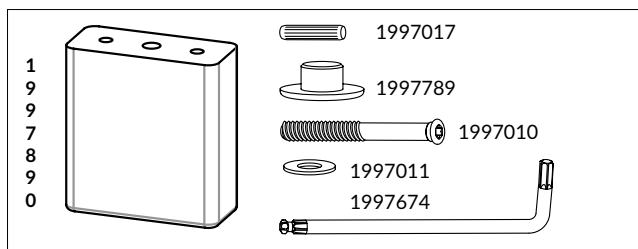

2 ASSEMBLY - WOODEN LEGS, SQUARE