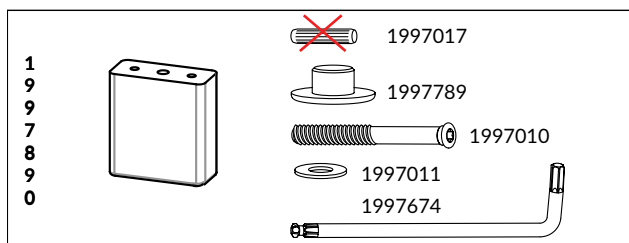

4 ASSEMBLY - WOODEN LEGS, SQUARE CORNER