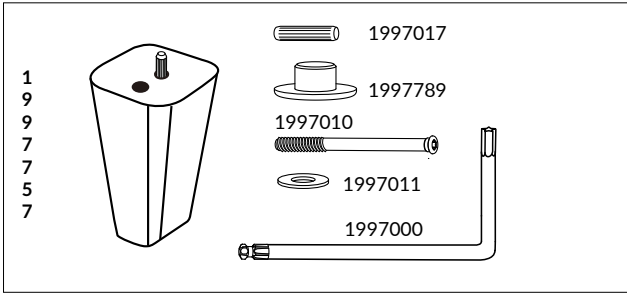

3 ASSEMBLY - CONED LEGS