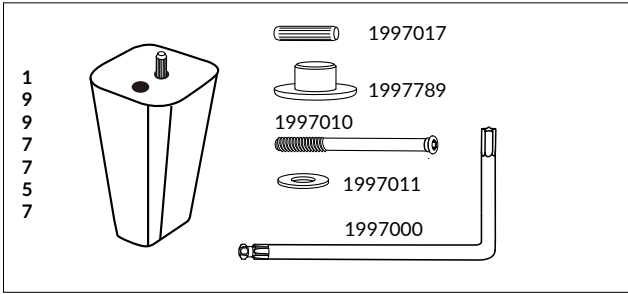

ASSEMBLY - CONED LEGS CORNER